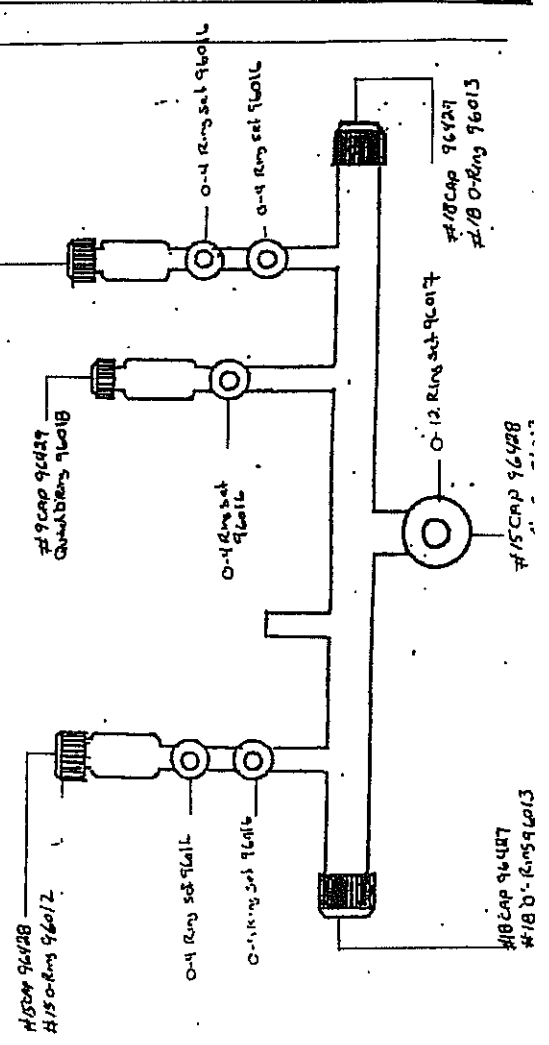

Y-Connector w/ Gnd. Electrode-Compression Item # 96110

UV - A

ITEM # 96416
KF16 GLASS CONNECTOR TO #9 THREADS

ITEM # 96220
UV-X MAIN VALVE - KF
GLASS ONLY
#96222
UV-X MAIN VALVE - KF
COMPLETE

UV 7 or multiple options
↓

UVX

ITEM # 96225
UV-X MAIN VALVE - #15
GLASS ONLY
#96227
UV-X MAIN VALVE - #15
COMPLETE

UVX

UVX

UVX

UV II

78000 - UV II glass only

96446 UV II Manifold Complete

79061 UV II plus glass only

95810 0-4 Tip O-Ring
95812 0-12 Tip O-Ring

96481 UV II Plus Manifold

96601 - UV II A glass only

96445 UV II "A" Manifold

0-4 Tip O-Ring 95810
0-12 Tip O-Ring 95812

c. 7013 UV II plus A glass only

96459 UV II Plus "A" Manifold

0-4 Tip O-Ring 95810