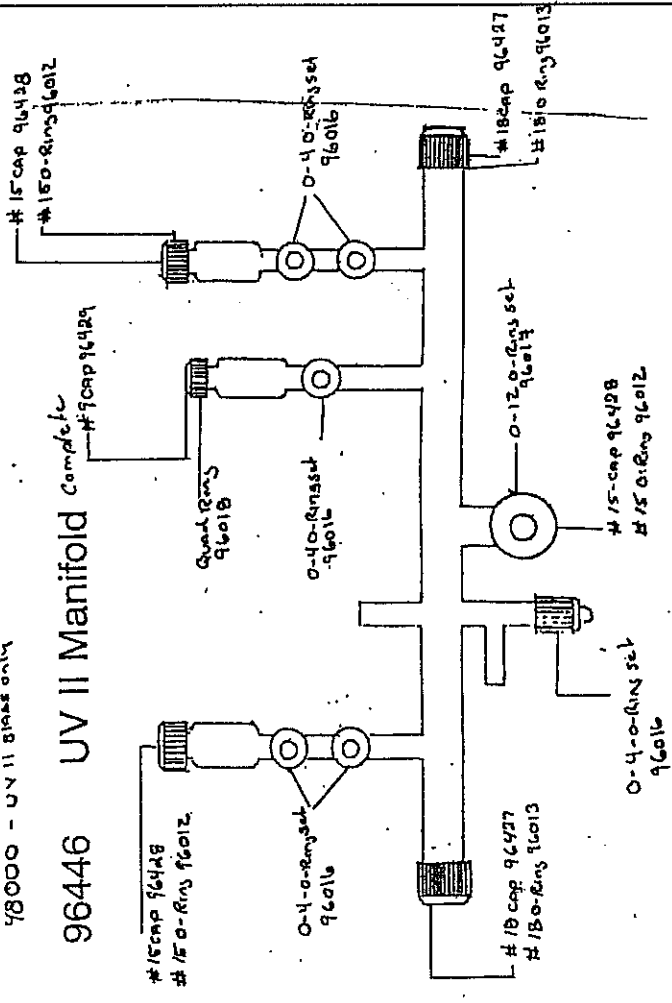

Y-Connector w/ Gnd. Electrode-Compression Item # 96110

UV - A

ITEM # 96416
KF16 GLASS CONNECTOR TO #9 THREADS

ITEM # 96220
UV-X MAIN VALVE - KF
GLASS ONLY
#96222
UV-X MAIN VALVE - KF
COMPLETE

UV 7 or multiple options
↓

UVX

ITEM # 96225
UV-X MAIN VALVE - #15
GLASS ONLY
#96227
UV-X MAIN VALVE - #15
COMPLETE

UVX

UVX

UVX

UV II

78000 - UV II glass only

96446 UV II Manifold Complete

79061 UV II plus glass only

95810 0-4 Tip O-Ring
95812 0-12 Tip O-Ring

96481 UV II Plus Manifold

96601 - UV II A glass only

96445 UV II "A" Manifold

0-4 Tip O-Ring 95810
0-12 Tip O-Ring 95812

c. 7013 UV II plus A glass only

96459 UV II Plus "A" Manifold

0-4 Tip O-Ring 95810