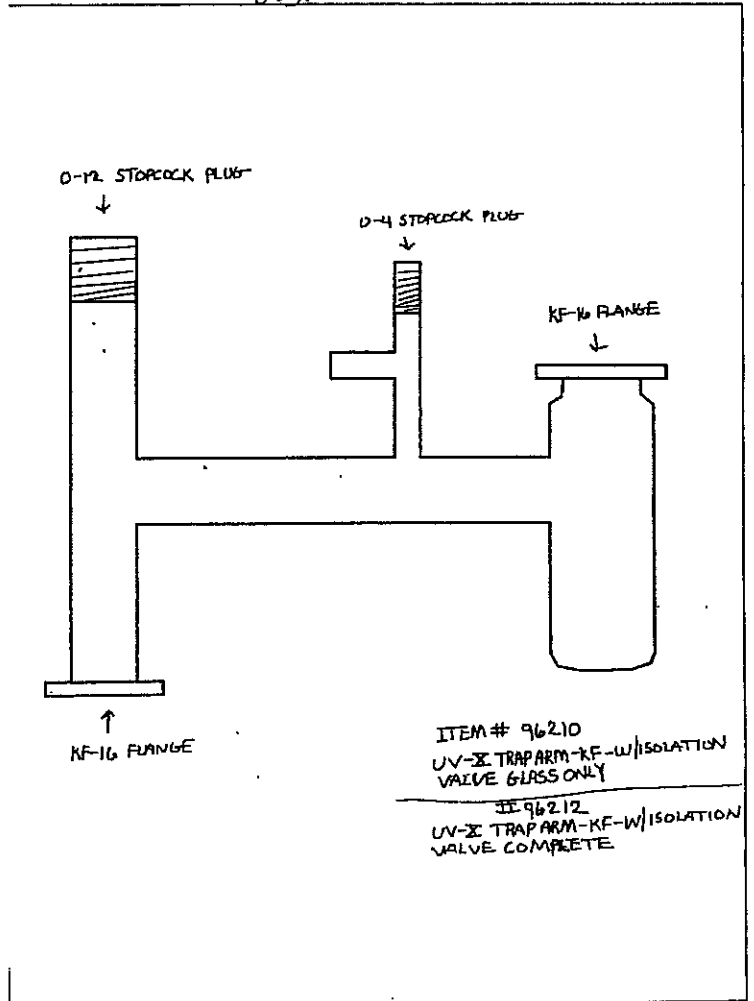

UVX

ITEM # 96225
UV-X MAIN VALVE - #15
GLASS ONLY
#96227
UV-X MAIN VALVE - #15
COMPLETE

UVX

UVX

UVX

UV II

78000 - UV II glass only

96446 UV II Manifold Complete

79061 UV II plus glass only

95810 0-4 Tip O-Ring
95812 0-12 Tip O-Ring

96481 UV II Plus Manifold

96601 - UV II A glass only

96445 UV II "A" Manifold

0-4 Tip O-Ring 95810
0-12 Tip O-Ring 95812

c. 7013 UV II plus A glass only

96459 UV II Plus "A" Manifold

0-4 Tip O-Ring 95810