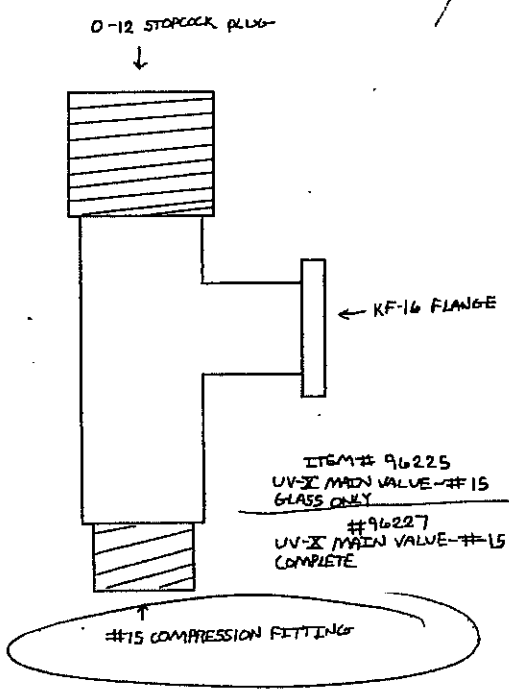

Y-Connector w/ Gnd. Electrode-Compression Item # 96110

UV - A

ITEM # 96416
KF16 GLASS CONNECTOR TO #9 THREADS

ITEM # 96220
UV-X MAIN VALVE - KF
GLASS ONLY
#96222
UV-X MAIN VALVE - KF
COMPLETE

UV 7 or multiple options
↓

UVX

ITEM # 96225
UV-X MAIN VALVE - #15
GLASS ONLY
#96227
UV-X MAIN VALVE - #15
COMPLETE

UVX

UVX

UVX

UV II

78000 - UV II glass only

96446 UV II Manifold Complete

79061 UV II plus glass only

95810 0-4 Tip O-Ring
95812 0-12 Tip O-Ring

96481 UV II Plus Manifold

96601 - UV II A glass only

96445 UV II "A" Manifold

0-4 Tip O-Ring 95810
0-12 Tip O-Ring 95812

c. 7013 UV II plus A glass only

96459 UV II Plus "A" Manifold

0-4 Tip O-Ring 95810