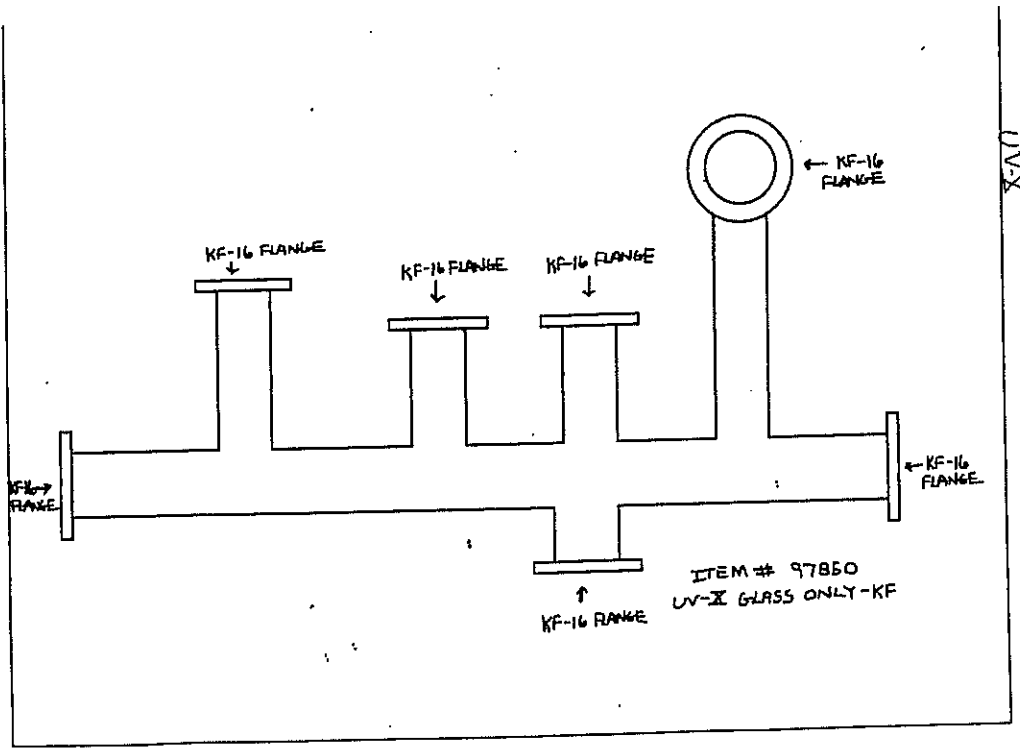

Y-Connector w/ Gnd. Electrode-Compression Item # 96110

UV - A

ITEM # 96416
KF16 GLASS CONNECTOR TO #9 THREADS

ITEM # 96220
UV-X MAIN VALVE - KF
GLASS ONLY
#96222
UV-X MAIN VALVE - KF
COMPLETE

UV 7 or multiple options
↓

UVX

ITEM # 96225
UV-X MAIN VALVE - #15
GLASS ONLY
#96227
UV-X MAIN VALVE - #15
COMPLETE

UVX

UVX

UVX

UV II

78000 - UV II glass only

96446 UV II Manifold Complete

79061 UV II plus glass only

95810 0-4 Tip O-Ring
95812 0-12 Tip O-Ring

96481 UV II Plus Manifold

96601 - UV II A glass only

96445 UV II "A" Manifold

0-4 Tip O-Ring 95810
0-12 Tip O-Ring 95812

c. 7013 UV II plus A glass only

96459 UV II Plus "A" Manifold

0-4 Tip O-Ring 95810