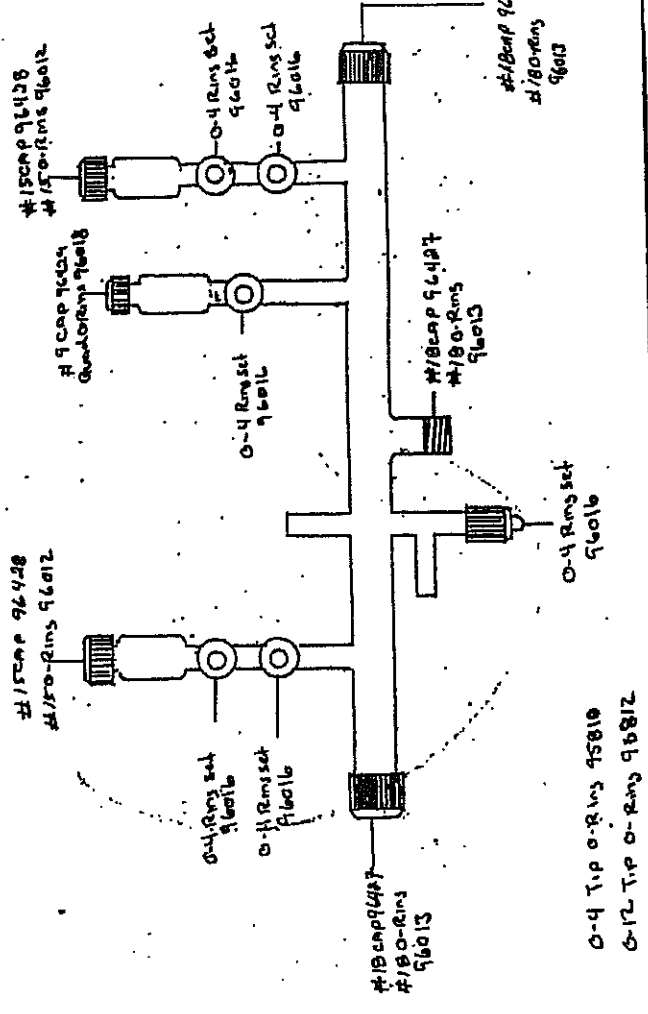

Y-Connector w/ Gnd. Electrode-Compression Item # 96110

UV - A

ITEM # 96416
KF16 GLASS CONNECTOR TO #9 THREADS

ITEM # 96220
UV-X MAIN VALVE - KF
GLASS ONLY
#96222
UV-X MAIN VALVE - KF
COMPLETE

UV 7 or multiple options
↓

UVX

ITEM # 96225
UV-X MAIN VALVE - #15
GLASS ONLY
#96227
UV-X MAIN VALVE - #15
COMPLETE

UVX

UVX

UVX

UV II

78000 - UV II glass only

96446 UV II Manifold Complete

79061 UV II plus glass only

95810 0-4 Tip O-Ring
95812 0-12 Tip O-Ring

96481 UV II Plus Manifold

96601 - UV II A glass only

96445 UV II "A" Manifold

0-4 Tip O-Ring 95810
0-12 Tip O-Ring 95812

c. 7013 UV II plus A glass only

96459 UV II Plus "A" Manifold

0-4 Tip O-Ring 95810