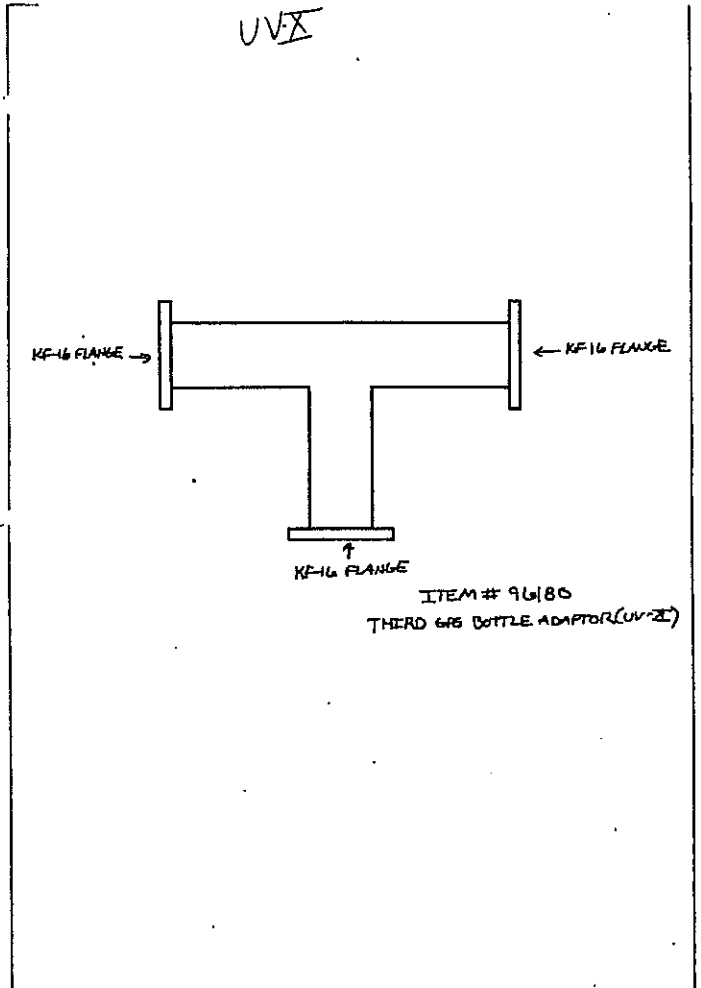

Y-Connector w/ Gnd. Electrode-Compression Item # 96110

UV - A

ITEM # 96416
KF16 GLASS CONNECTOR TO #9 THREADS

ITEM # 96220
UV-X MAIN VALVE - KF
GLASS ONLY
#96222
UV-X MAIN VALVE - KF
COMPLETE

UV 7 or multiple options
↓

UVX

ITEM # 96225
UV-X MAIN VALVE - #15
GLASS ONLY
#96227
UV-X MAIN VALVE - #15
COMPLETE

UVX

UVX

UVX

UV II

78000 - UV II glass only

96446 UV II Manifold Complete

79061 UV II plus glass only

95810 0-4 Tip O-Ring
95812 0-12 Tip O-Ring

96481 UV II Plus Manifold

96601 - UV II A glass only

96445 UV II "A" Manifold

0-4 Tip O-Ring 95810
0-12 Tip O-Ring 95812

c. 7013 UV II plus A glass only

96459 UV II Plus "A" Manifold

0-4 Tip O-Ring 95810