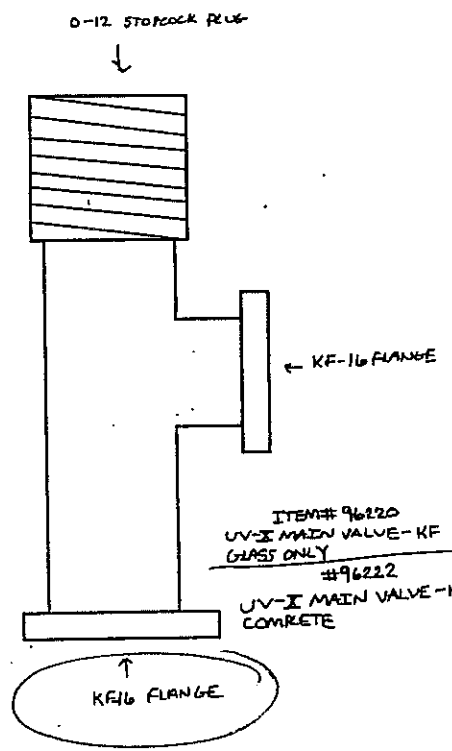

Y-Connector w/ Gnd. Electrode-Compression Item # 96110

UV - A

ITEM # 96416
KF16 GLASS CONNECTOR TO #9 THREADS

ITEM # 96220
UV-X MAIN VALVE - KF
GLASS ONLY
#96222
UV-X MAIN VALVE - KF
COMPLETE

UV 7 or multiple options
↓

UVX

ITEM # 96225
UV-X MAIN VALVE - #15
GLASS ONLY
#96227
UV-X MAIN VALVE - #15
COMPLETE

UVX

UVX

UVX

UV II

78000 - UV II glass only

96446 UV II Manifold Complete

79061 UV II plus glass only

95810 0-4 Tip O-Ring
95812 0-12 Tip O-Ring

96481 UV II Plus Manifold

96601 - UV II A glass only

96445 UV II "A" Manifold

0-4 Tip O-Ring 95810
0-12 Tip O-Ring 95812

c. 7013 UV II plus A glass only

96459 UV II Plus "A" Manifold

0-4 Tip O-Ring 95810