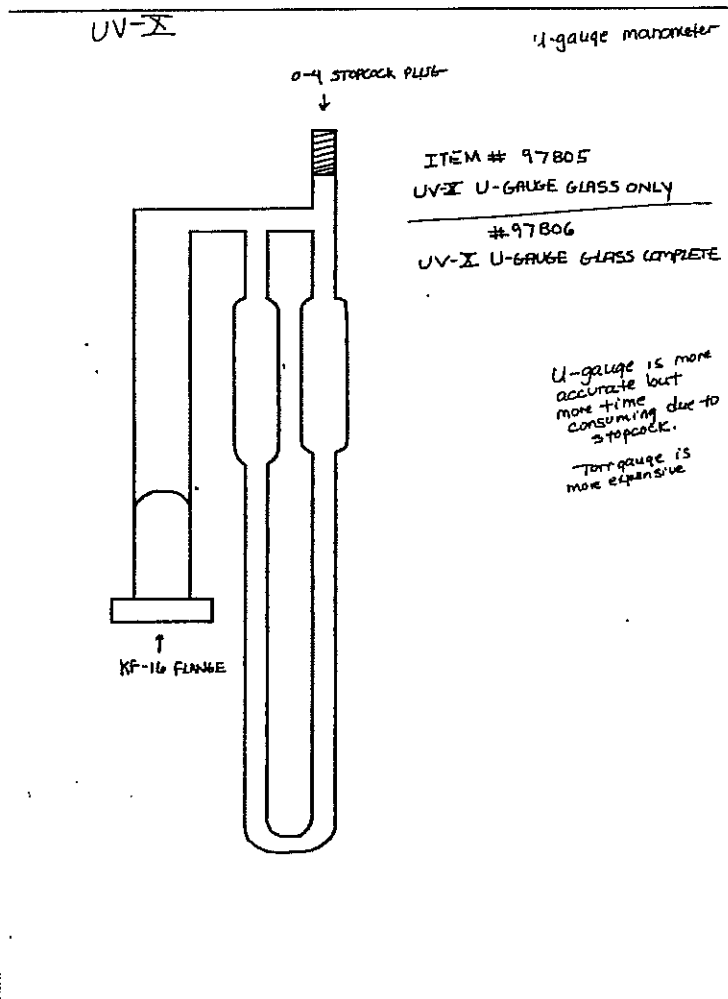

Y-Connector w/ Gnd. Electrode-Compression Item # 96110

UV - A

ITEM # 96416
KF16 GLASS CONNECTOR TO #9 THREADS

ITEM # 96220
UV-X MAIN VALVE - KF
GLASS ONLY
#96222
UV-X MAIN VALVE - KF
COMPLETE

UV 7 or multiple options
↓

UVX

ITEM # 96225
UV-X MAIN VALVE - #15
GLASS ONLY
#96227
UV-X MAIN VALVE - #15
COMPLETE

UVX

UVX

UVX

UV II

78000 - UV II glass only

96446 UV II Manifold Complete

79061 UV II plus glass only

95810 0-4 Tip O-Ring
95812 0-12 Tip O-Ring

96481 UV II Plus Manifold

96601 - UV II A glass only

96445 UV II "A" Manifold

0-4 Tip O-Ring 95810
0-12 Tip O-Ring 95812

c. 7013 UV II plus A glass only

96459 UV II Plus "A" Manifold

0-4 Tip O-Ring 95810