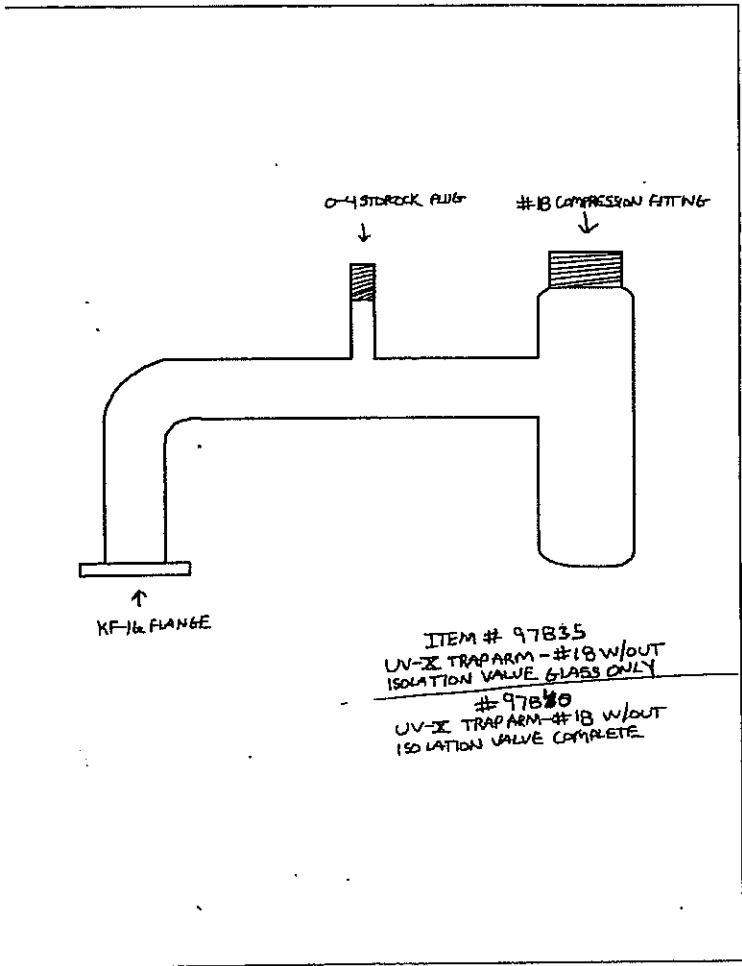

Y-Connector w/ Gnd. Electrode-Compression Item # 96110

UV - A

ITEM # 96416
KF16 GLASS CONNECTOR TO #9 THREADS

ITEM # 96220
UV-X MAIN VALVE - KF
GLASS ONLY
#96222
UV-X MAIN VALVE - KF
COMPLETE

UV 7 or multiple options
↓

UVX

ITEM # 96225
UV-X MAIN VALVE - #15
GLASS ONLY
#96227
UV-X MAIN VALVE - #15
COMPLETE

UVX

UVX

UVX

UV II

78000 - UV II glass only

96446 UV II Manifold Complete

79061 UV II plus glass only

95810 0-4 Tip O-Ring
95812 0-12 Tip O-Ring

96481 UV II Plus Manifold

96601 - UV II A glass only

96445 UV II "A" Manifold

0-4 Tip O-Ring 95810
0-12 Tip O-Ring 95812

c. 7013 UV II plus A glass only

96459 UV II Plus "A" Manifold

0-4 Tip O-Ring 95810